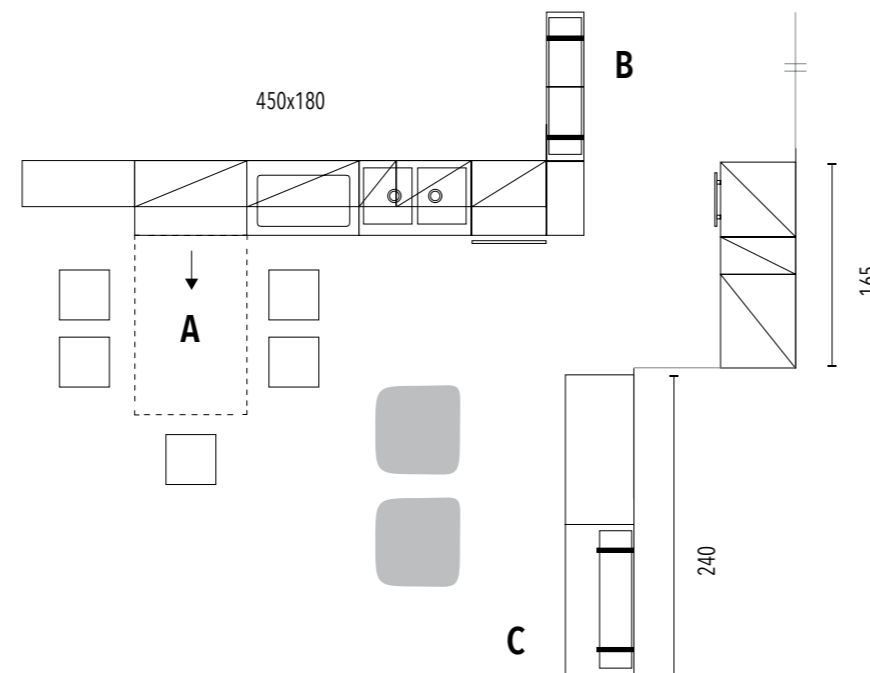

.luNa 1

Mini appartamento, il bianco valorizza!

Il bianco e soluzioni salvaspazio per spazi aperti e più fruibili. Cucina, sala pranzo e soggiorno tutto in poco più di 30 mq.

White decor to maintain a sense of spaciousness!

White color and space saving solutions for small apartment (under 40 square meters of floor space) make to a functional and efficient spaces in this way: kitchen, dining room and living room.